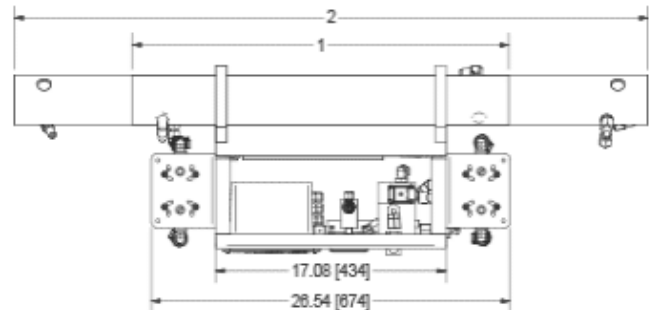

ULTRA WHISPER - DIMENSIONS

COMPACT CONFIGURATION

Profile View

Overhead View

Single RO membrane assembly:

1. 27 15/16" - 710mm: SRC Ultra Whisper Compact / Modular 200
2. 46 15/16" - 1192mm: SRC Ultra Whisper Compact / Modular 400 & 600

MODULAR CONFIGURATION

Profile - Front View

Membrane Dimensions

Single RO membrane assembly:

1. 27 15/16" - 710mm: SRC Ultra Whisper Compact / Modular 200
2. 46 15/16" - 1192mm: SRC Ultra Whisper Compact / Modular 400 & 600