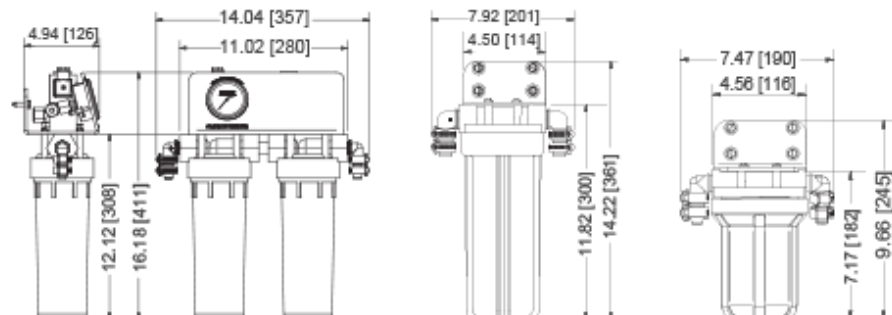

Dual Pre/Post
Filters
Single Pre/Post
Filter
Sea Strainer

To view more available accessories visit the [Ultra Whisper Accessories Page](#)