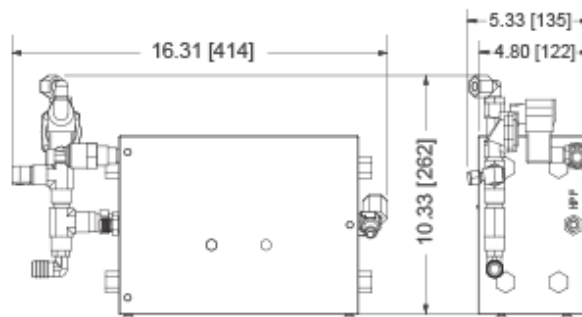

Energy Transfer Device