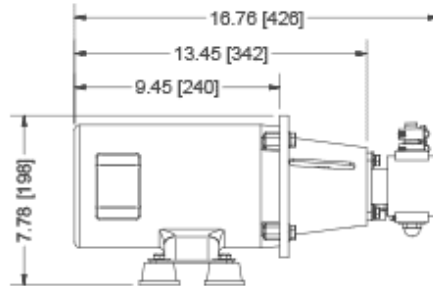

STANDARD COMPONENTS AND ACCESSORIES

Feed Pump