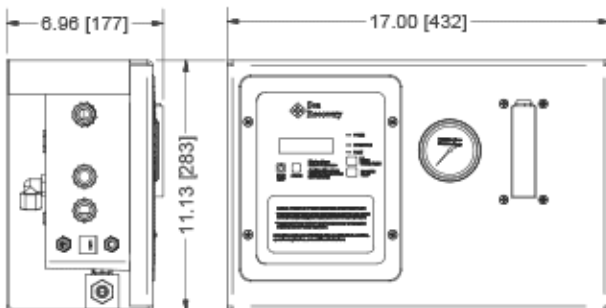

ULTRA WHISPER - DIMENSIONS

COMPACT CONFIGURATION

Profile View

Overhead View

Single RO membrane assembly:

1. 27 15/16" - 710mm: SRC Ultra Whisper Compact / Modular 200
2. 46 15/16" - 1192mm: SRC Ultra Whisper Compact / Modular 400 & 600

MODULAR CONFIGURATION

Profile - Front View

Membrane Dimensions

Single RO membrane assembly:

1. 27 15/16" - 710mm: SRC Ultra Whisper Compact / Modular 200
2. 46 15/16" - 1192mm: SRC Ultra Whisper Compact / Modular 400 & 600