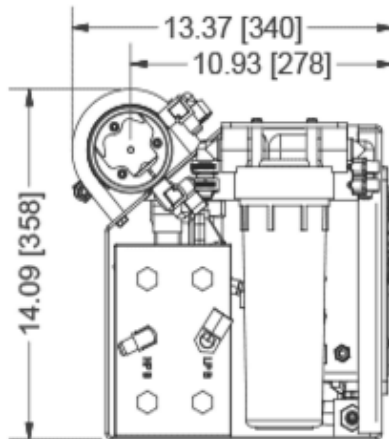

ULTRA WHISPER - DIMENSIONS

COMPACT CONFIGURATION

Profile View

Overhead View

Single RO membrane assembly:

1. 27 15/16" - 710mm: SRC Ultra Whisper Compact / Modular 200
2. 46 15/16" - 1192mm: SRC Ultra Whisper Compact / Modular 400 & 600

MODULAR CONFIGURATION

Profile - Front View

Membrane Dimensions

Single RO membrane assembly:

1. 27 15/16" - 710mm: SRC Ultra Whisper Compact / Modular 200
2. 46 15/16" - 1192mm: SRC Ultra Whisper Compact / Modular 400 & 600